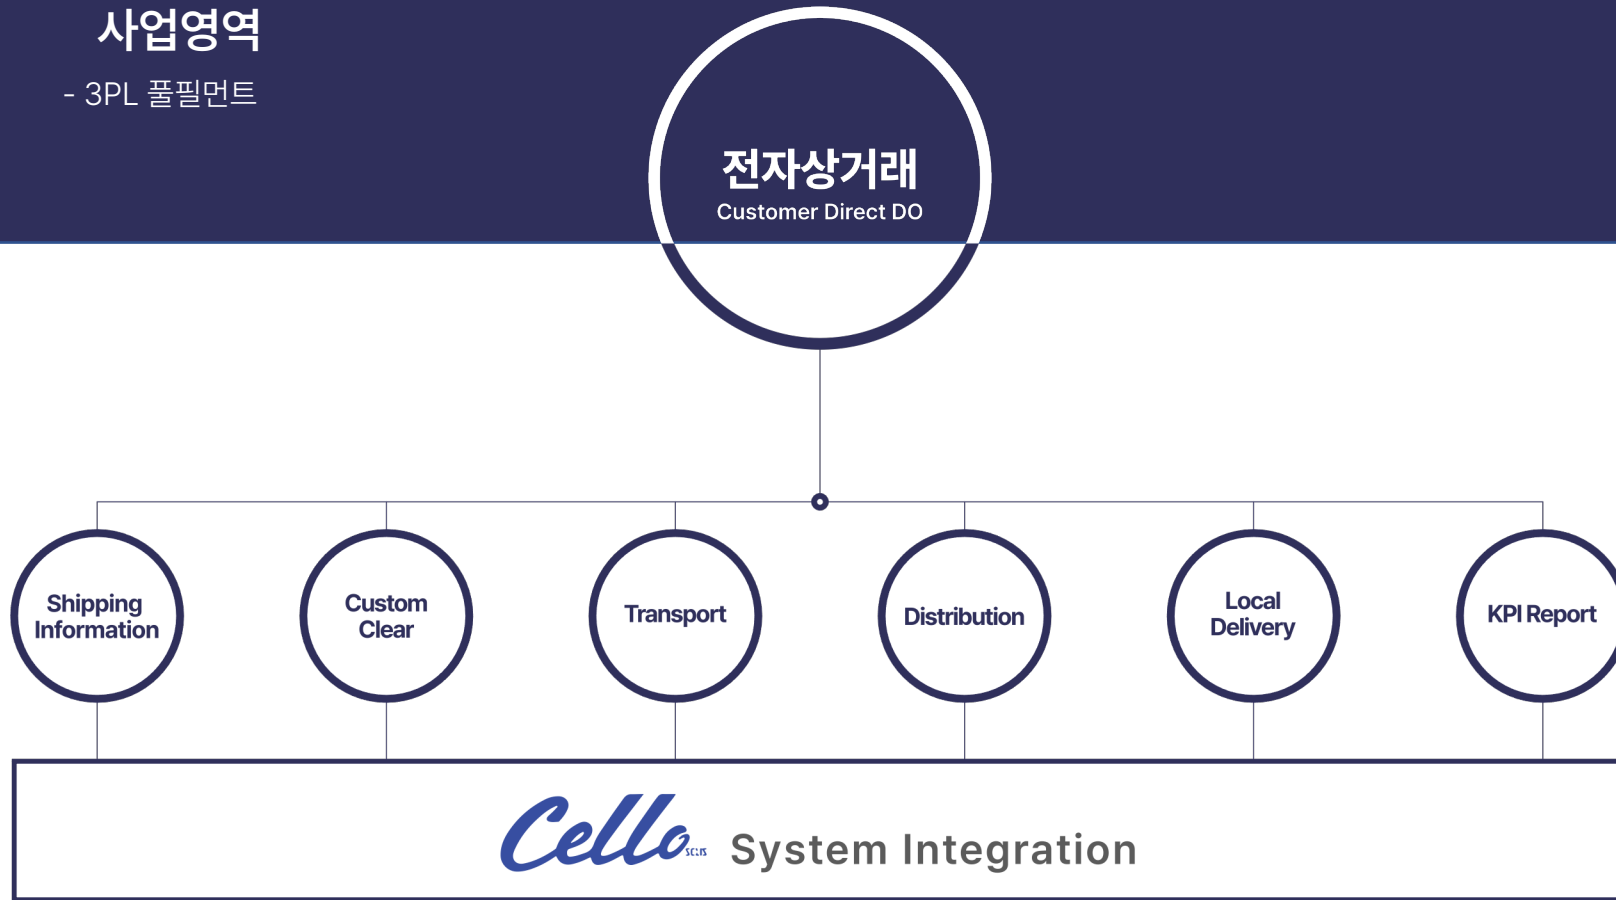

02

사업영역

- 3PL 플랫폼

- Web based Tracking & Tracing (Plan & Actual Date)
- Shipping, Transportation, Transshipment and Inventory Status
- Provision of customized reports

02 사업영역

- QLD 주 유통센터

QLD 주 유통센터

Distance from local port	Size	Loading Dock & Bay	Operation Team	Operation
38km	18,992sqm	6	WSL	14