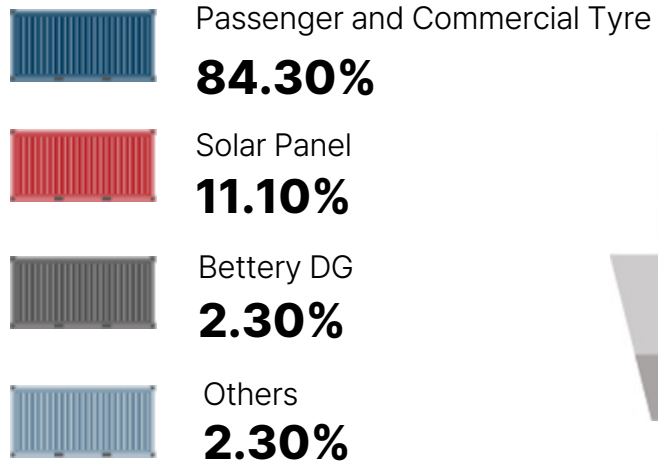

02 사업영역

- AIR & SEA Freight

Volume by item (Korean export & import container volume in 2018')

	Passenger & Commercial Tyre	Solar Panel	Battery DG	Others	Total
Volume (cbm)	172,746	22,801	4,819	4,736	200,288
Ratio (%)	84.30%	11.10%	2.30%	2.30%	100.00%